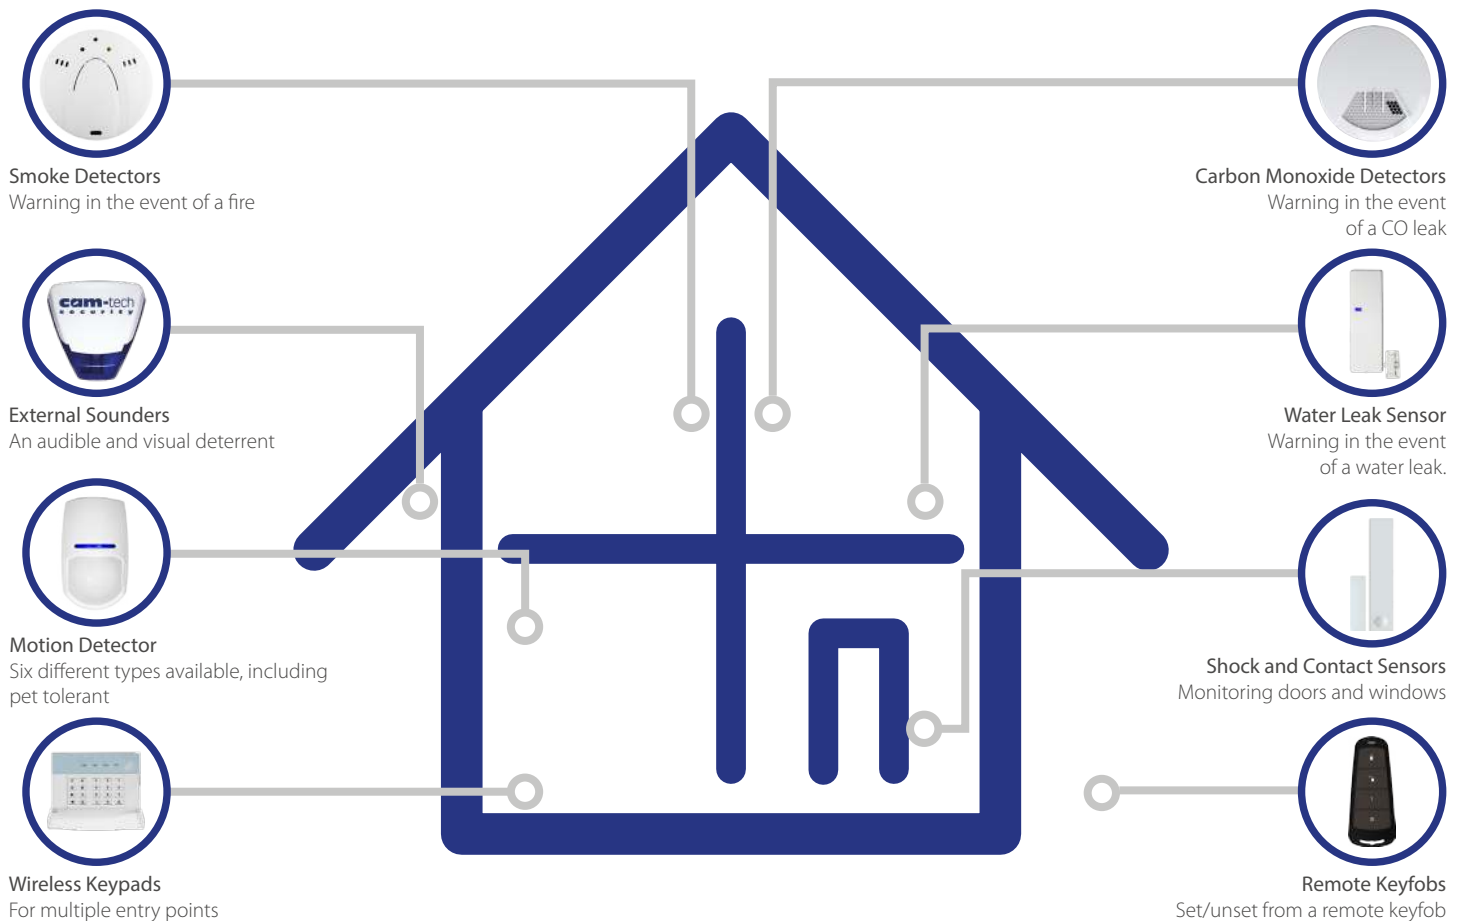

No Mess, No Fuss Just Excellent Performance

The award-winning two-way wireless control panel offers a wide range of security and safety peripherals to keep your home and family safe, such as motion detectors, shock sensors, smoke and carbon monoxide detectors. With its ability to sync with up to 32 wireless and a further 34 wired devices, you can easily add a multitude of devices, while its innovative wireless technology means the entire system can be fitted without having to redecorate after laying cables and wires.

Wireless Peripherals Available for Your Home

Contact us today to find out more about
securing your home & your family

cam-tech
security